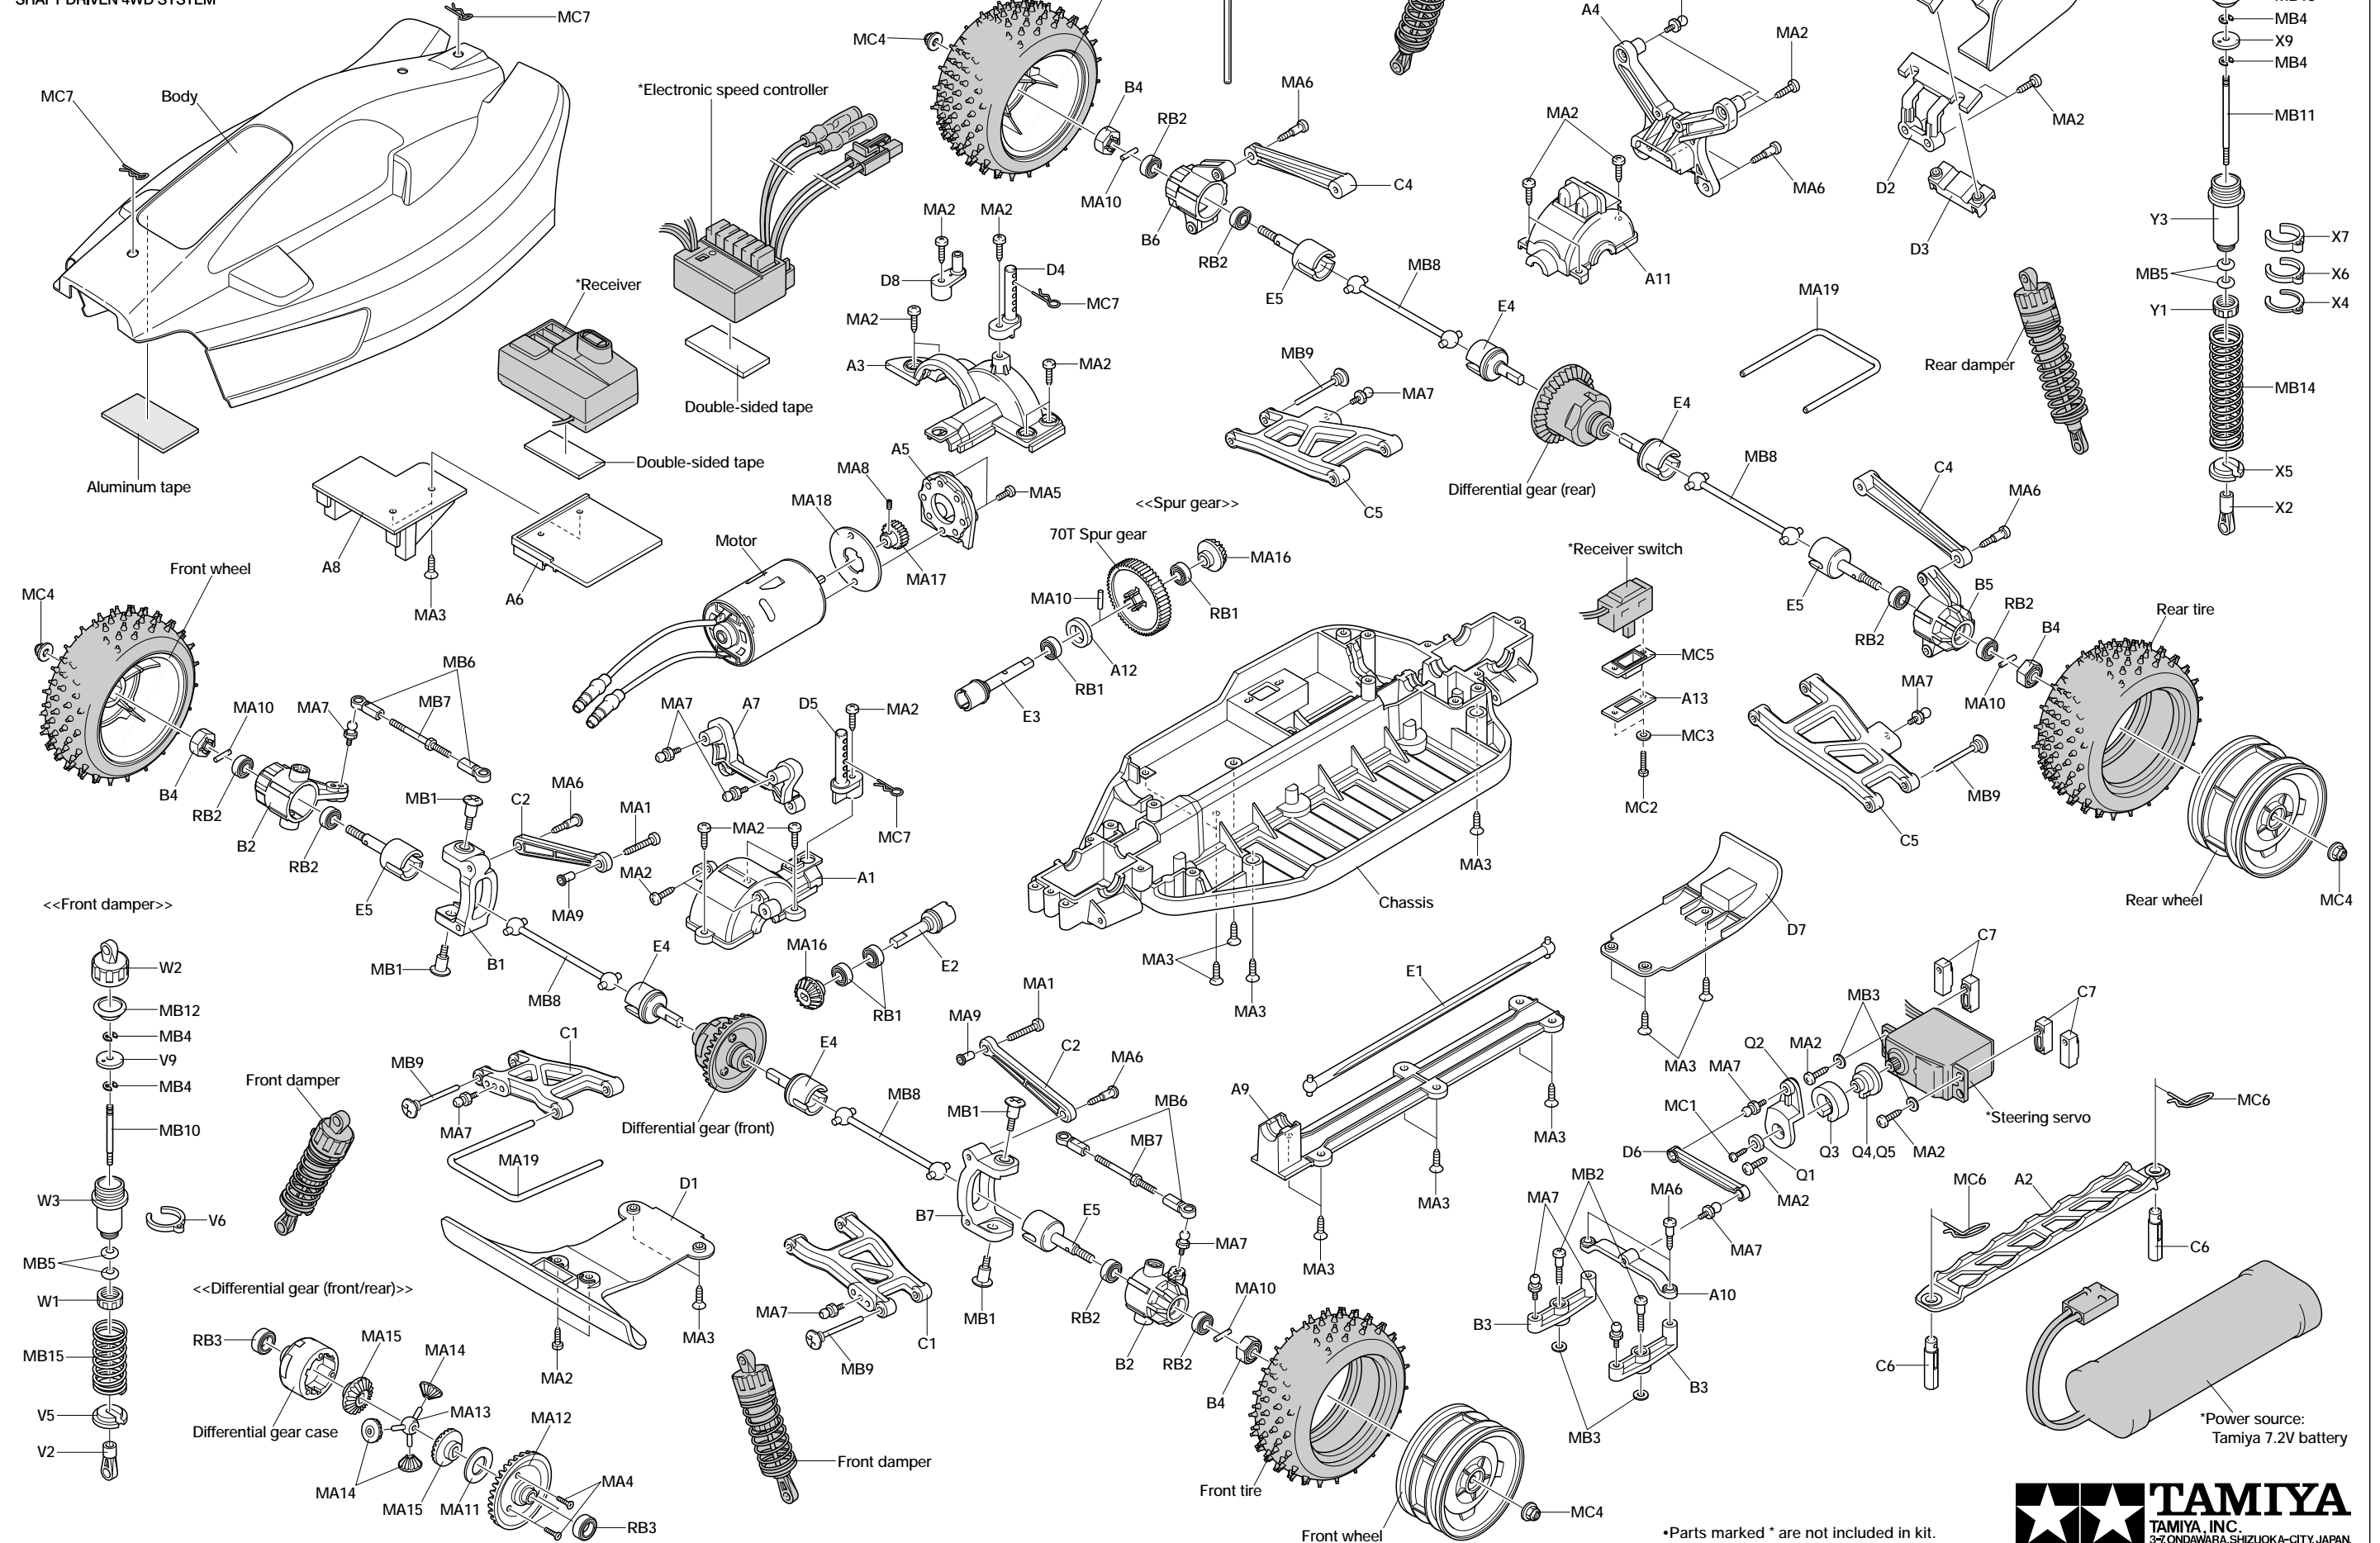

RISING STORM

DF02 CHASSIS

SHAFT DRIVEN 4WD SYSTEM

*Parts marked * are not included in kit.